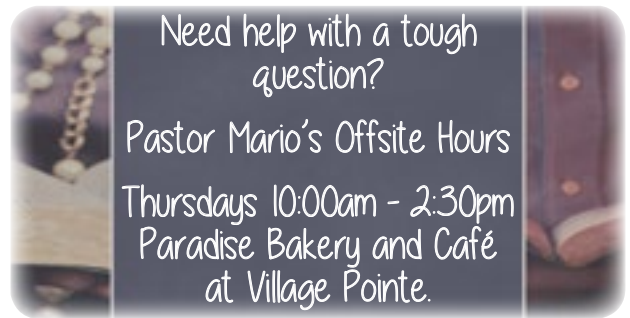

This Week at LCM

Sunday, May 19

8:30 - 9am -- **E** Choir Rehearsal
2 - 8pm -- **O** 12th Annual Golf Scramble

Monday

9:30am - 12pm -- **E** Quilt Tying
12 - 1:30pm -- **W** Gab & Grow Bible Study
1 - 3pm -- **E** Prayer Shawls

Tuesday

6:30 - 7:30am -- **W** Men's Breakfast

Wednesday

10am - 12pm -- **E** Game Day
6 - 7pm -- **W** Bible Study with Pastor Mario
6 - 7pm -- **E** Bible Study with Pastor Tyler
6 - 7:15pm -- **E** Sisters of Faith Bible Study

Thursday

9:30 - 10:30am -- **E** Bible Study w/ Pr. Tyler
11:45am - 12:45pm -- **E** Pr. Tyler's Bible Study Lunch

Friday

9:30 - 10:30am -- **E** Friday Morning Bible Study
12 - 1pm -- **W** Christian Book Club

Saturday

10 - 11am -- **E** New Testament Greek
10am - 1pm -- **W** VBS Prep Day
5:30 - 6:30pm -- **E** Worship Service

Next Sunday, May 26

Regular Worship Services

10:30am -- **B** All Ages Sunday School

Weekly Studies & Missions

Sunday School for All Ages

LCM Kids (3-year-olds - 5th Grade)

Sunday | 10:30-11:20am -- Year-round Sunday School

Wednesday | 6:00-7:00pm -- LCM Kids: Wednesday (resumes in September)

Middle School

Sunday | 10:30-11:20am -- Year-round Sunday School

Wednesday | 6:00-7:00pm -- Confirmation (resumes in September)

High School

Sunday | 10:30-11:20am -- Sunday School

Wednesday | 7:00-8:30pm -- EpiCenter (resumes in September)

Adult

Sunday | 9:00-10:20am -- Adult Bible Study

Sunday | 10:30-11:20am -- Adult Bible Study

Wednesday | 6:00-7:00pm -- Wednesday Night Bible Studies