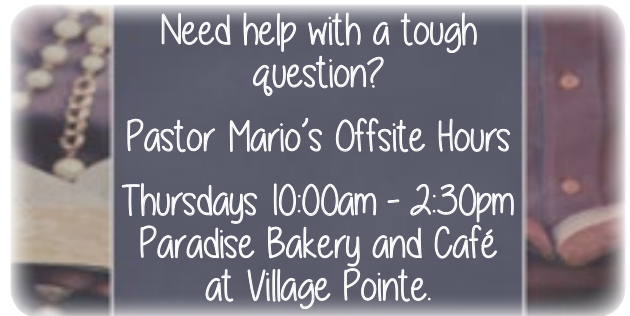

This Week at LCM

Next Sunday, April 28 - Graduation Sunday

8:30 - 9am -- **E** Choir Rehearsal
1 - 2:30pm -- **E** GriefShare
1pm -- **W** Confirmation Pictures
3:30pm -- **W** 8th Grade Confirmation Service

Monday

12 - 1:30pm -- **W** Gab & Grow Bible Study
1 - 3pm -- **E** Prayer Shawls

Tuesday

6:30 - 7:30am -- **W** Men's Breakfast

Wednesday

6 - 7pm -- **E** Bible Study with Pastor Tyler
6 - 7:15pm -- **E** Sisters of Faith Bible Study
7 - 8:15pm -- **E** Bell Choir Practice

Thursday

9:30 - 10:30am -- **E** Bible Study w/ Pr. Tyler
11:45am - 12:45pm -- **E** Pr. Tyler's Bible Study Lunch
7 - 8:30pm -- **E** Choir Rehearsal

Friday

9:30 - 10:30am -- **E** Friday Morning Bible Study
12 - 1pm -- **W** Christian Book Club

Saturday

10 - 11am -- **E** New Testament Greek
5:30 - 6:30pm -- **E** Worship Service

Next Sunday, May 5

8:30 - 9am -- **E** Choir Rehearsal
10:30 - 11:30am -- **B** LCM Kids Memory Awards
1 - 2:30pm -- **E** GriefShare
4 - 6pm -- **E** Taco/Nacho Dinner & Raffle

Weekly Studies & Missions ***Sunday School for All Ages***

LCM Kids (3-year-olds - 5th Grade)

Sunday | 10:30-11:30am -- Year-round Sunday School

Wednesday | 6:00-7:00pm -- LCM Kids: Wednesday (resumes in September)

Middle School

Sunday | 10:30-11:20am -- Year-round Sunday School

Wednesday | 6:00-7:00pm -- Confirmation (resumes in September)

High School

Sunday | 10:30-11:20am -- Sunday School

Wednesday | 7:00-8:30pm -- EpiCenter (resumes in September)

Adult

Sunday | 10:30-11:20am -- Young Adult Bible Study

Sunday | 10:30-11:20am -- Adult Bible Study

Wednesday | 6:00 - 7:00pm -- Adult Bible Study